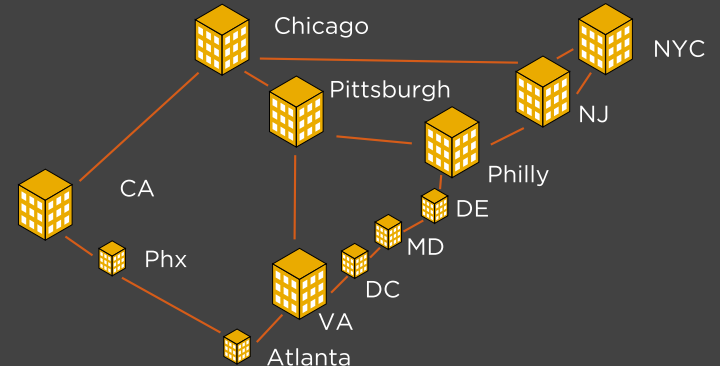

### TRANSPORT

Your link to the outside world. Transport to a local Data Center will provide you with a secure, reliable, high-bandwidth connection to Cloud Services, the Internet, and the entire SunTran network.

### WIDE AREA NETWORKS

Sunesys has provided wide area networks for over 15 years. From 2 sites to 200, our fiber optic WANs will make you feel like you are in the same office. Our dedicated, private fiber WANs utilize 100% Sunesys fiber and never pass through any COs or switches. Dark Fiber, Private Wavelengths, and Ethernet networks are available in custom configurations from point-to-point to full mesh and anything in between.

### SUNTRAN DATA CENTER NETWORK

The SunTran Data Center Network connects over 60 data centers and carrier hotels across the country. The SunTran network allows you to extend your WAN across the country or connect to remote data centers.