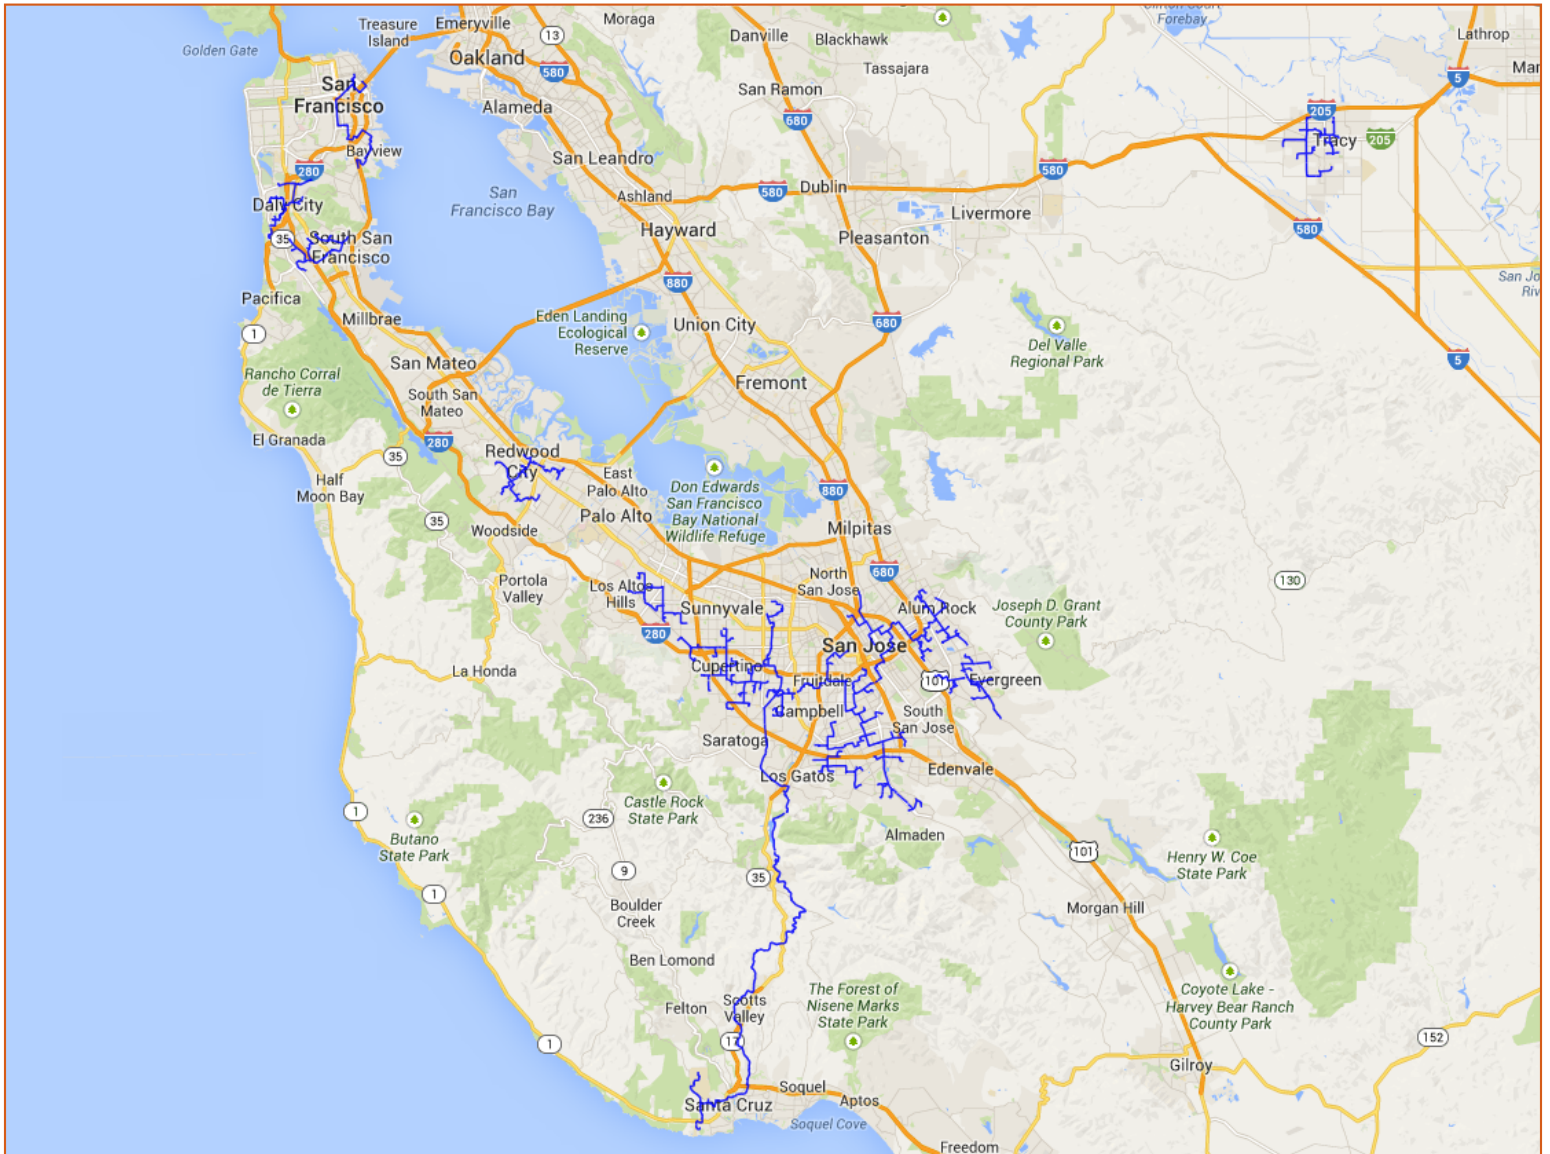

## STATISTICS

Route Miles: 339  
 Nodes: 259  
 School Districts: 19

## NOTABLE POPS

1380 Kifer Rd